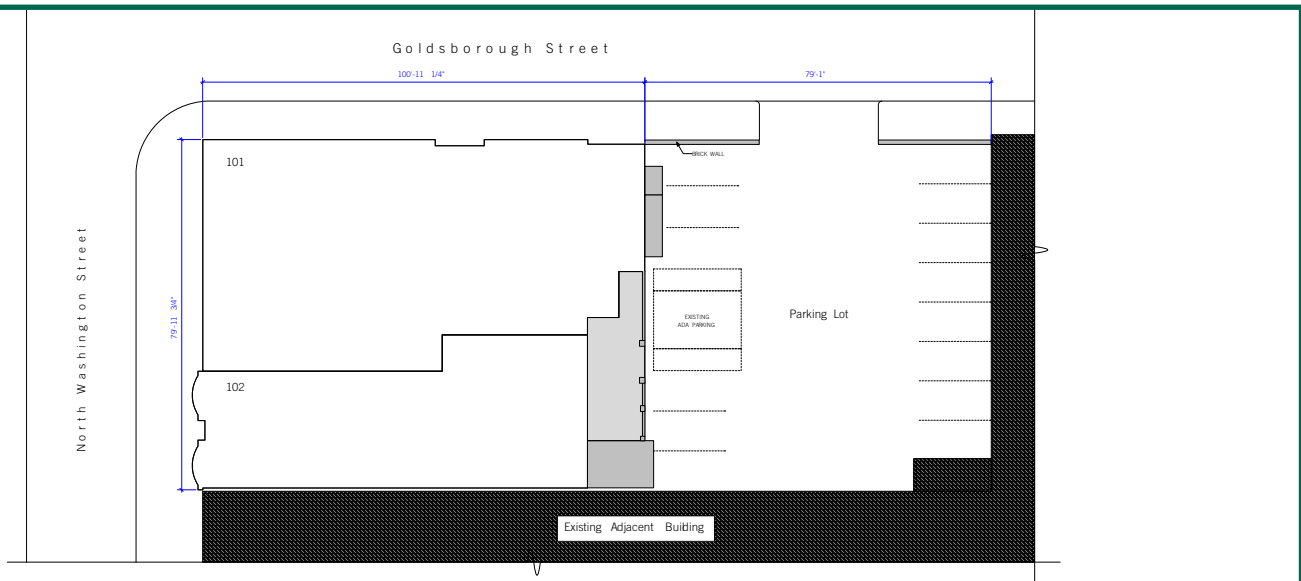

FIRST LEVEL